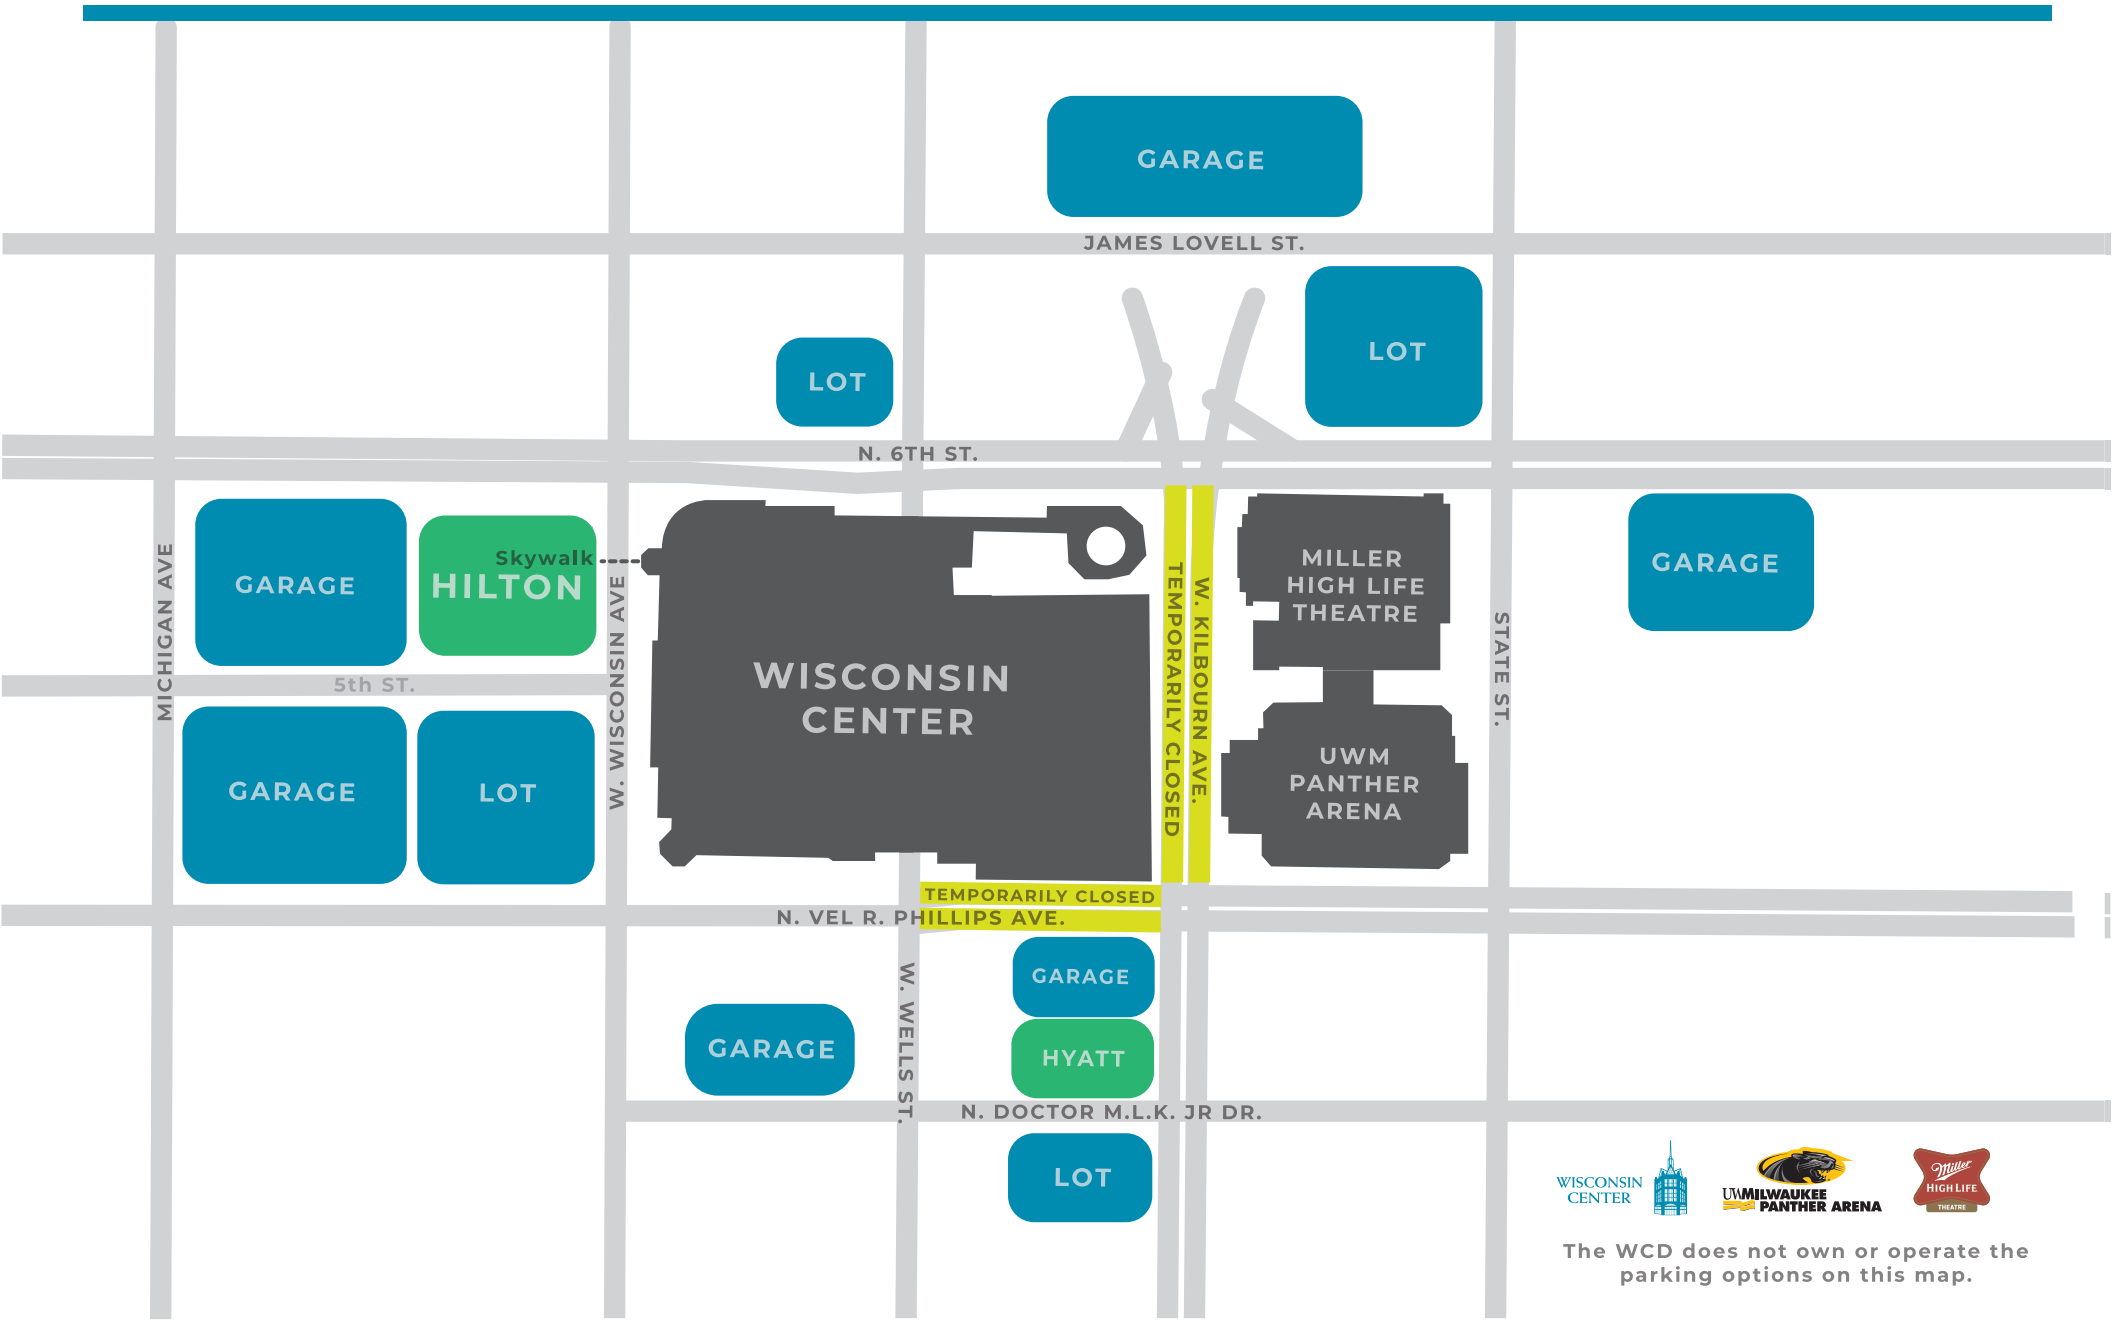

WISCONSIN CENTER DISTRICT AREA PARKING

The WCD does not own or operate the parking options on this map.